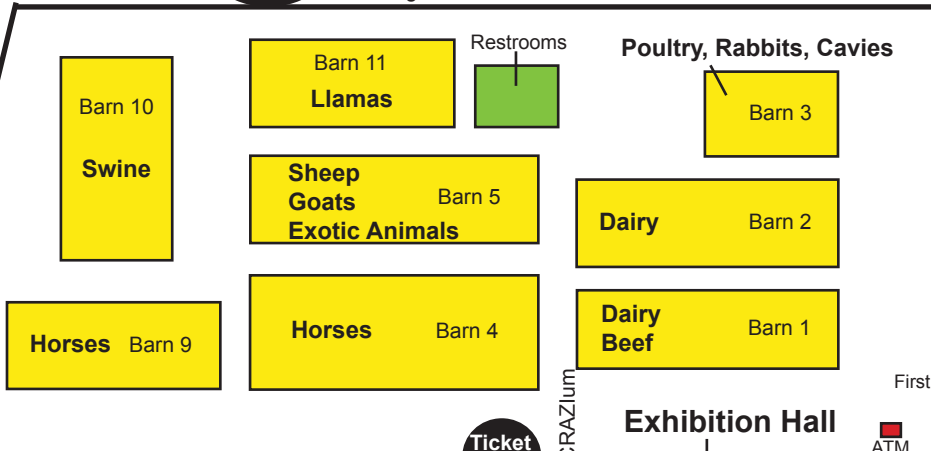

Total Diesel Care Gate

Handicap Parking

Coliseum

North East Parking Lot

Handicap Parking

Ticket Gate 1

Ticket Gate 2

WEST VEHICLE GATE
Youth Exhibitor &
Animal Trailers
Entrance Only

South Parking Lot

-  Restrooms
-  Youth Exhibits and Shows
-  First Aid/Security/ATMs
-  Food, Shopping & Exhibits
-  Entertainment
-  Carnival
-  Gates
-  Green Drive Expo (Saturday & Sunday Only)

Kiddie Farm Gymfinity's GymCRAZIUM

Exhibition Hall

First Aid/Security Pony Rides