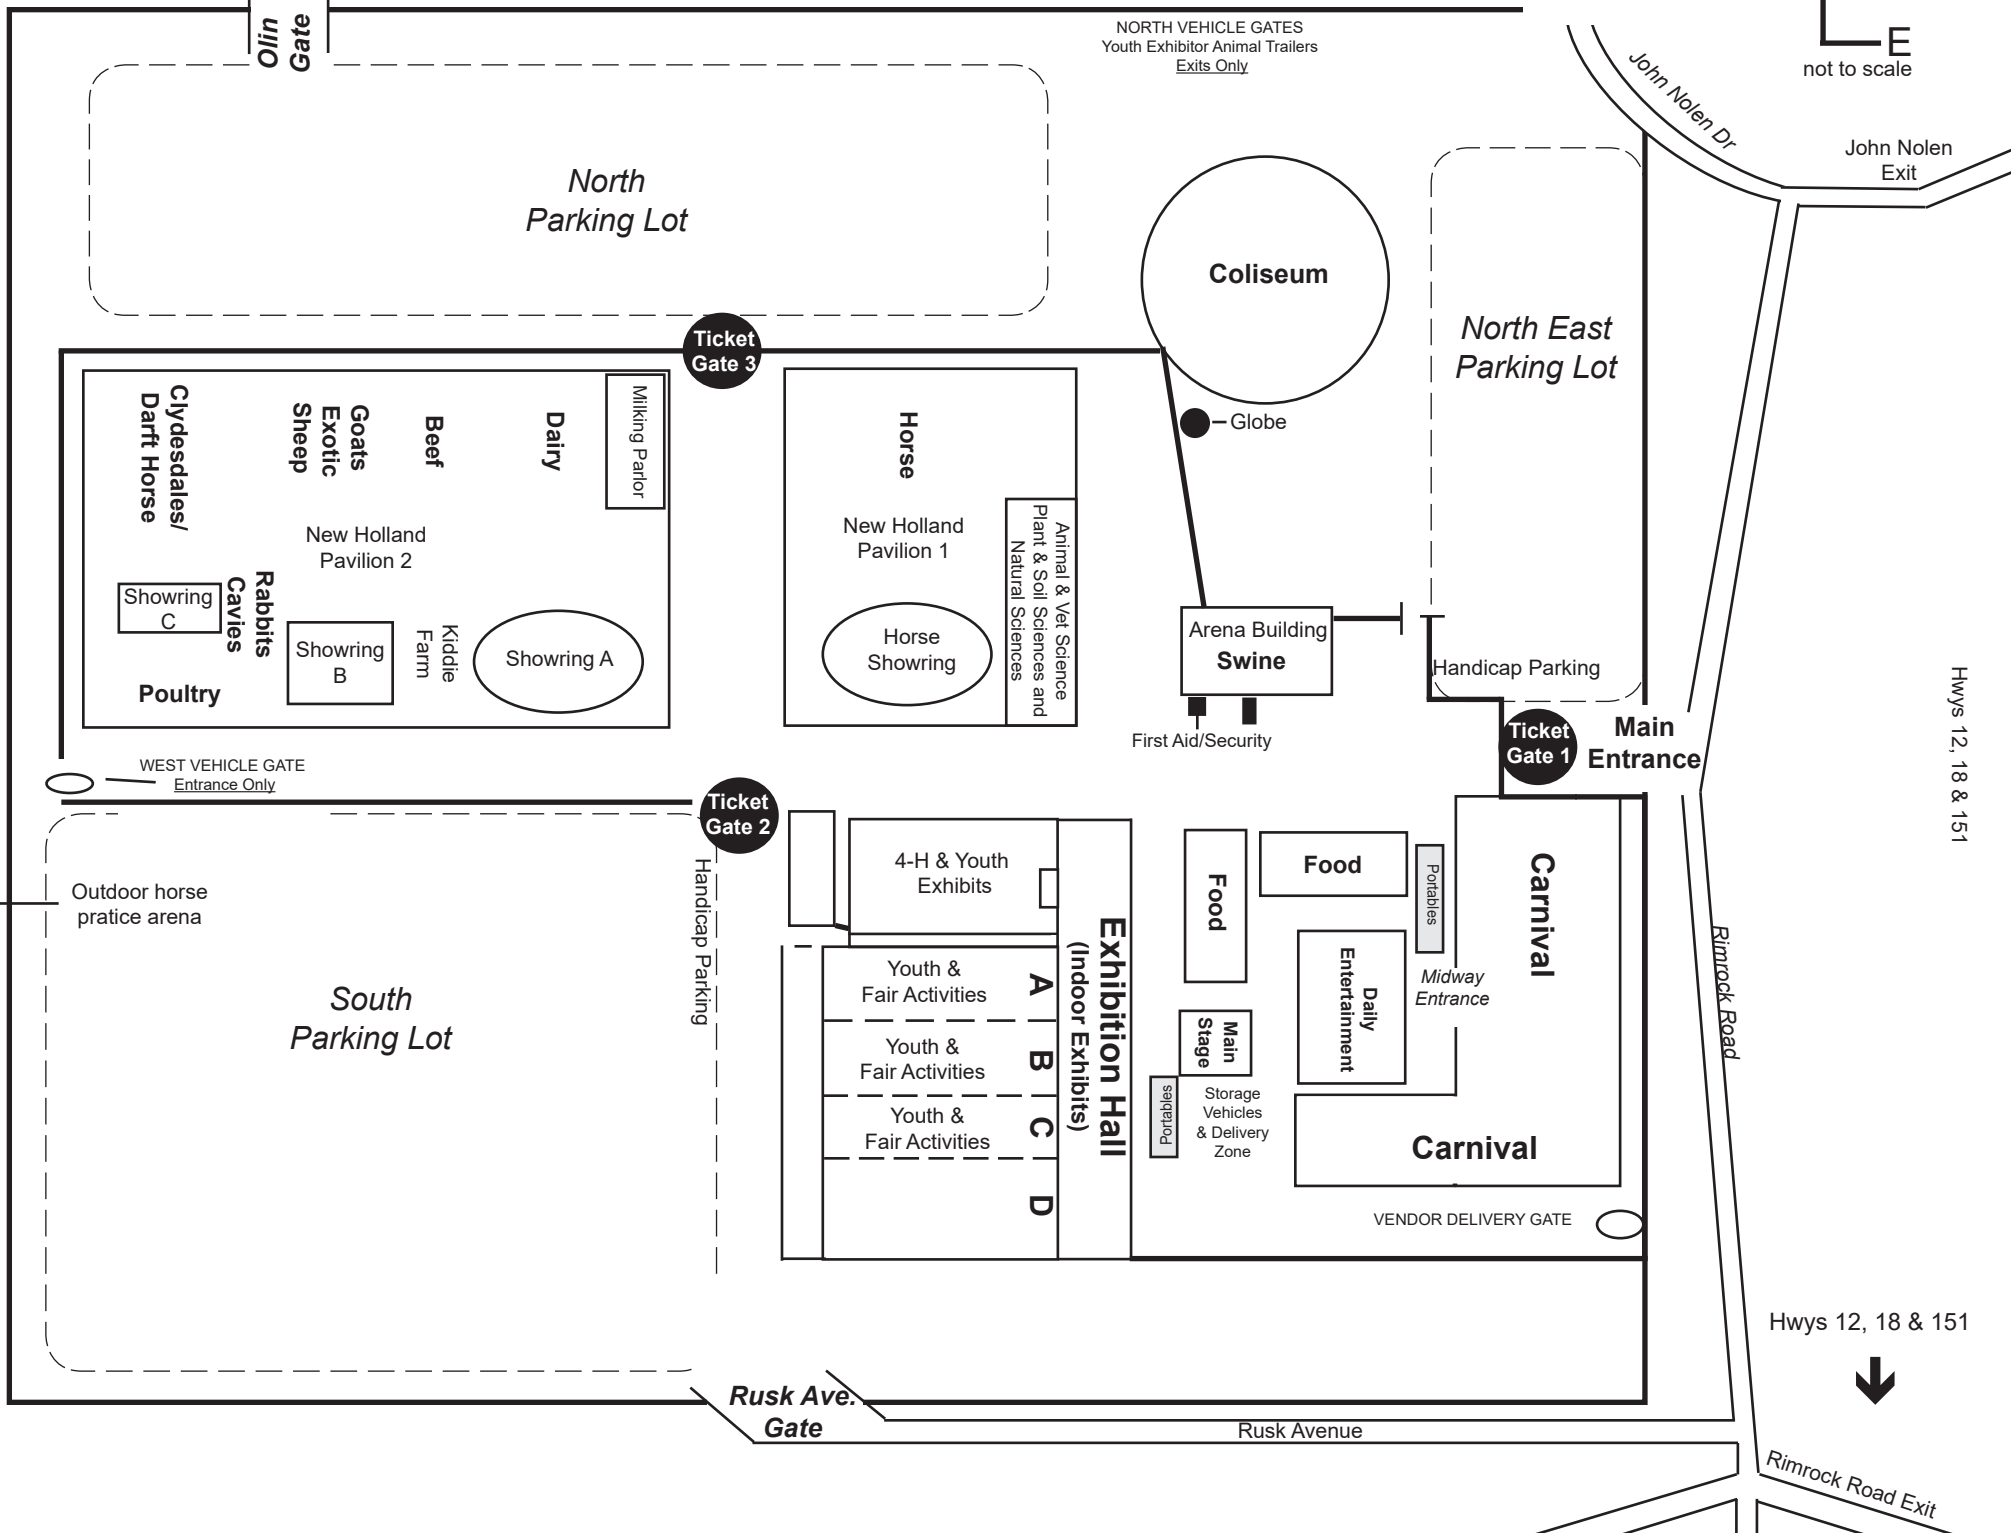

# 2019 Dane County Fair

Olin Gate

North Parking Lot

NORTH VEHICLE GATES  
Youth Exhibitor Animal Trailers  
Exits Only

John Nolen Dr

John Nolen Exit

Coliseum

North East Parking Lot

Ticket Gate 3

Globe

Milking Parlor

Dairy

Beef

Goats

Exotic Sheep

New Holland Pavilion 2

New Holland Pavilion 1

Horse Showing

Animal & Vet Science  
Plant & Soil Sciences and  
Natural Sciences

Arena Building  
Swine

Handicap Parking

Ticket Gate 1 Main Entrance

First Aid/Security

WEST VEHICLE GATE  
Entrance Only

Ticket Gate 2

Handicap Parking

Outdoor horse practice arena

South Parking Lot

4-H & Youth Exhibits

Exhibition Hall (Indoor Exhibits)

A Youth & Fair Activities

B Youth & Fair Activities