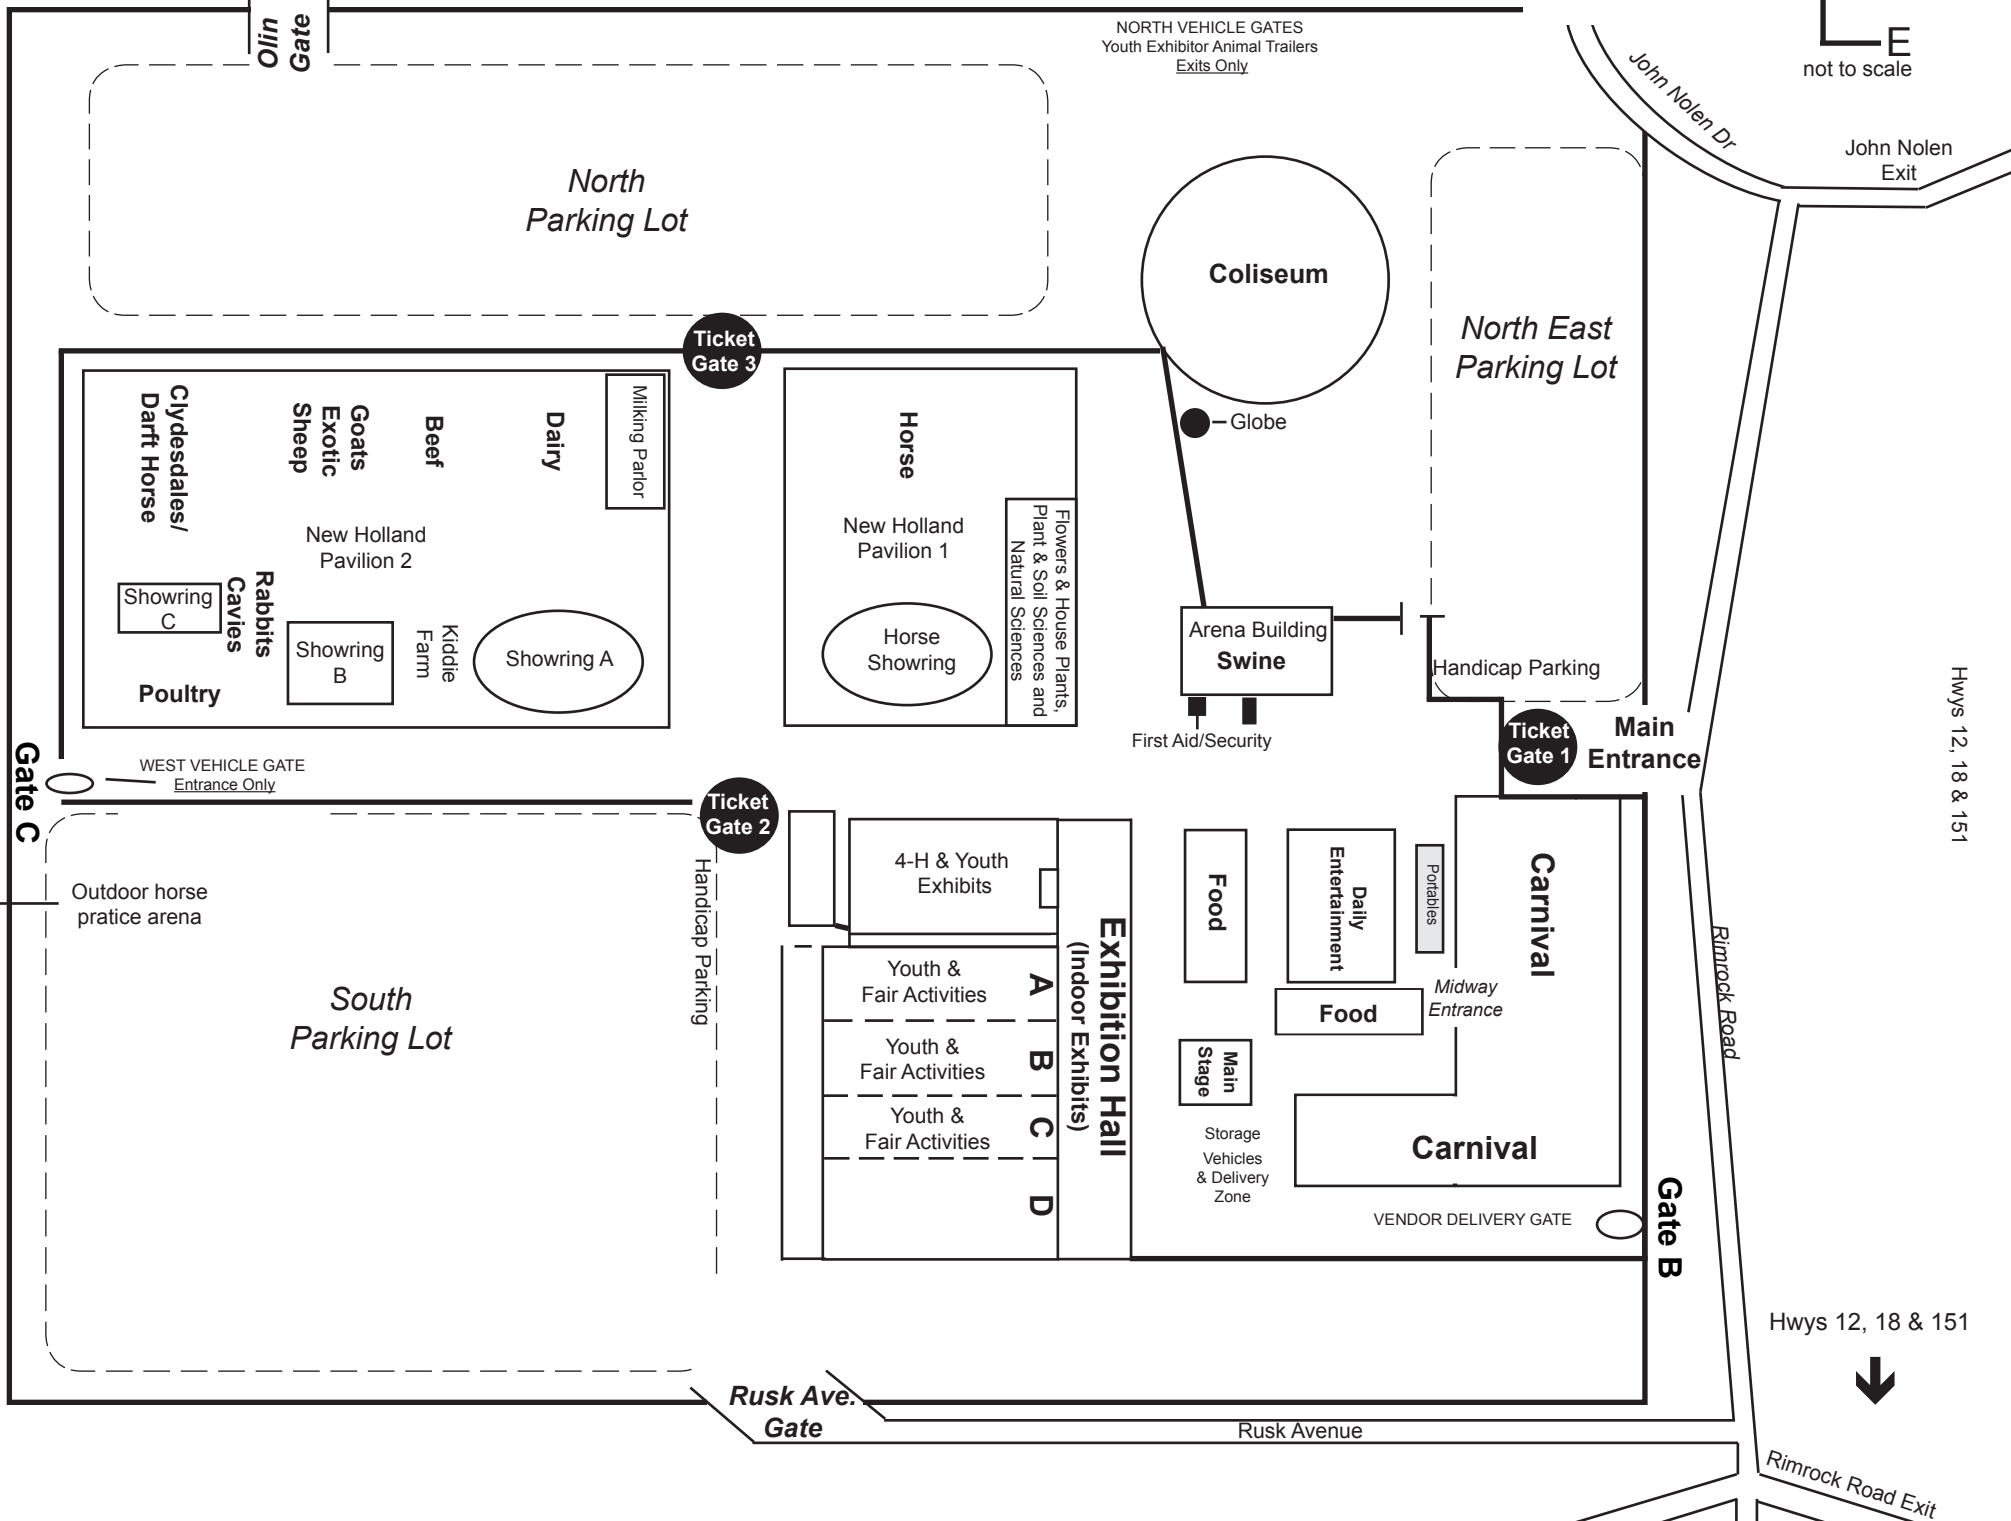

# 2018 Dane County Fair

NORTH VEHICLE GATES  
Youth Exhibitor Animal Trailers  
Exits Only

North  
Parking Lot

Coliseum

North East  
Parking Lot

Ticket  
Gate 3

John Nolen  
Exit

Clydesdales/  
Draft Horse

First Aid/Security

Ticket  
Gate 1 Main  
Entrance

WEST VEHICLE GATE  
Entrance Only

Ticket  
Gate 2

Hwys 12, 18 & 151

Gate C

Outdoor horse  
practice arena

South  
Parking Lot

Handicap Parking

4-H & Youth  
Exhibits

Exhibition Hall  
(Indoor Exhibits)

Food

Daily  
Entertainment

Portables

Carnival

Food

D

Main  
Stage

Storage  
Vehicles &  
Delivery  
Zone

VENDOR DELIVERY GATE

Gate B

Rimrock Road

Hwys 12, 18 & 151

Rusk Ave.  
Gate